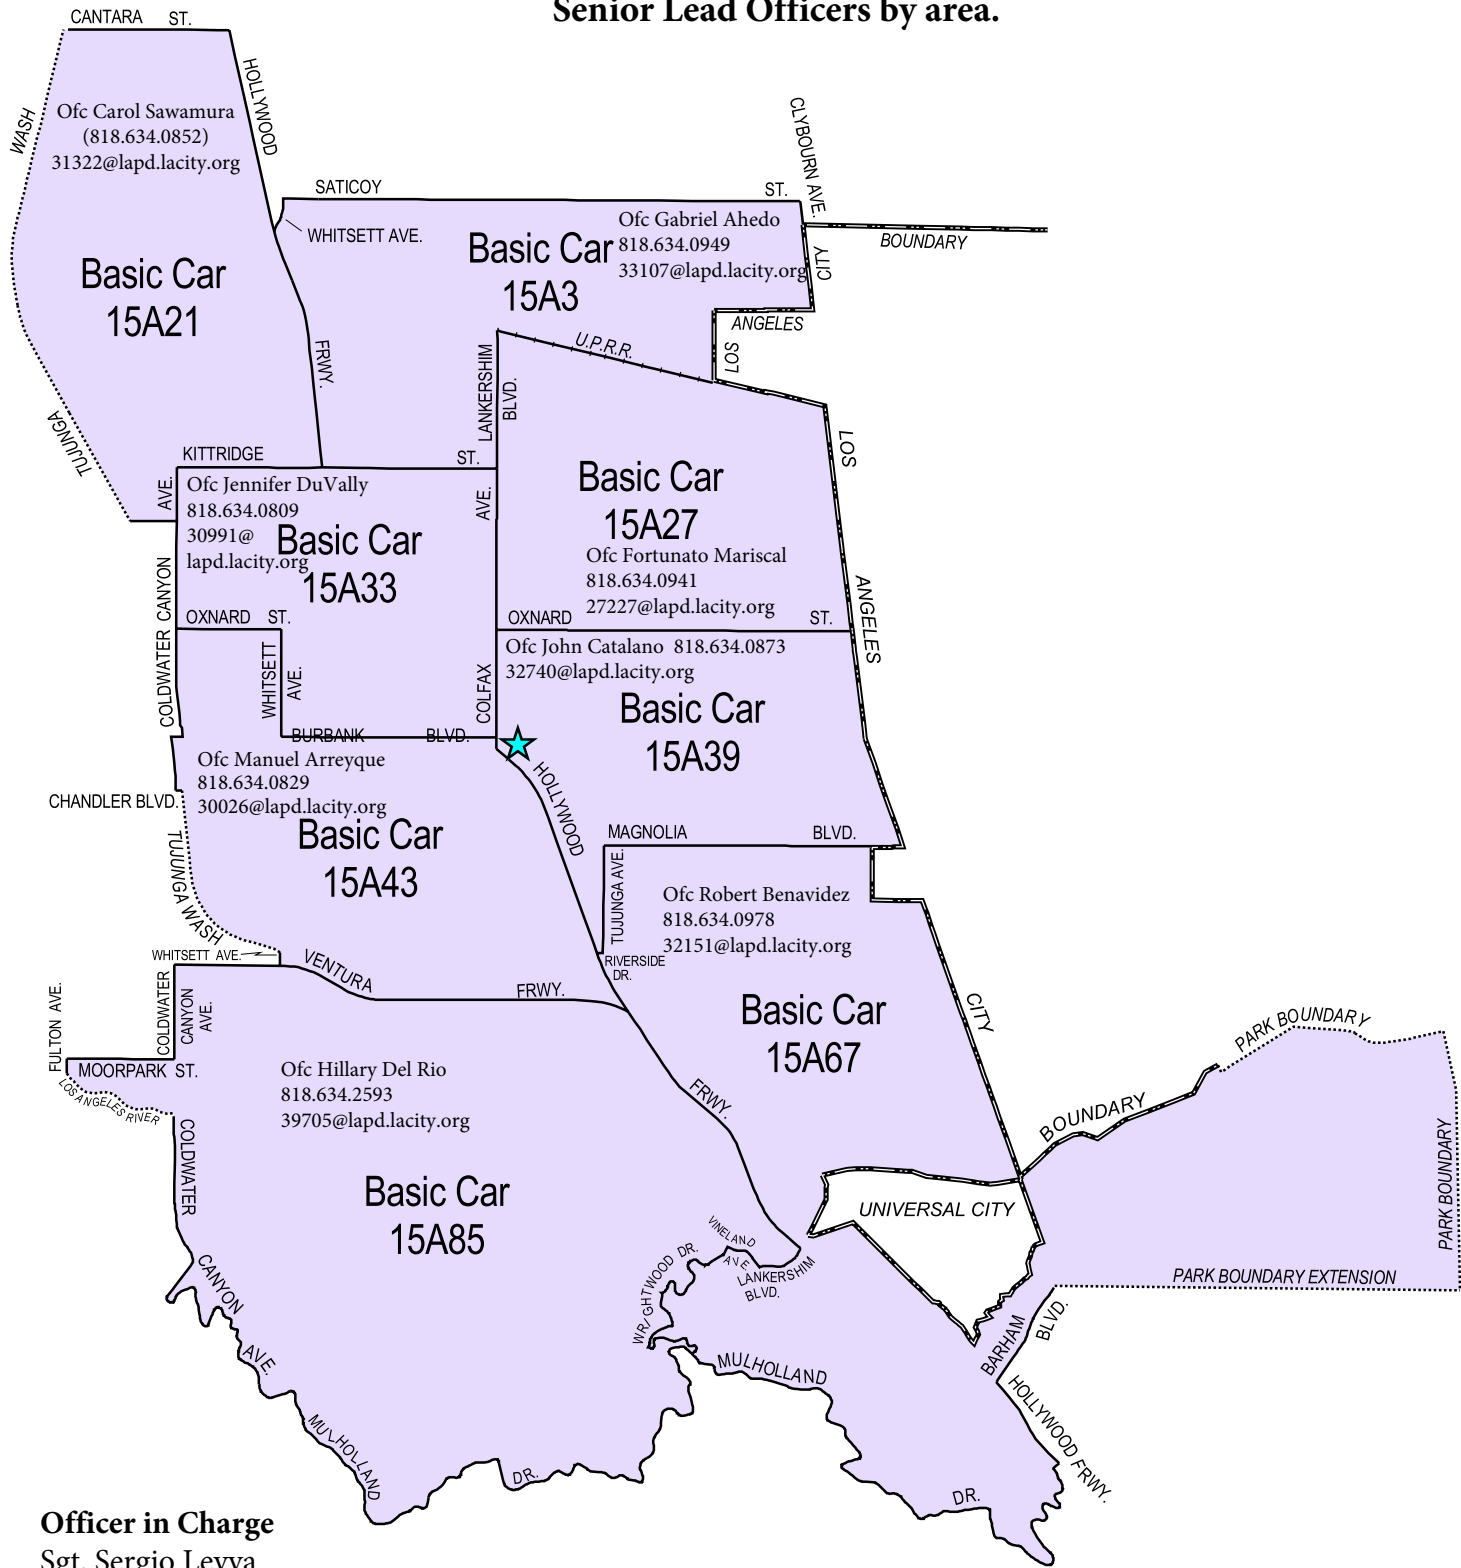

NORTH HOLLYWOOD AREA BASIC CAR MAP

Senior Lead Officers by area.

Officer in Charge
 Sgt. Sergio Leyva
 818.754.8358
 37345@lapd.lacity.org

file: NHBCM 9/1/16

LOS ANGELES POLICE DEPARTMENT

NORTH HOLLYWOOD AREA - BASIC CAR

0 0.25 0.5 0.75 1 Miles

POLICE STATION