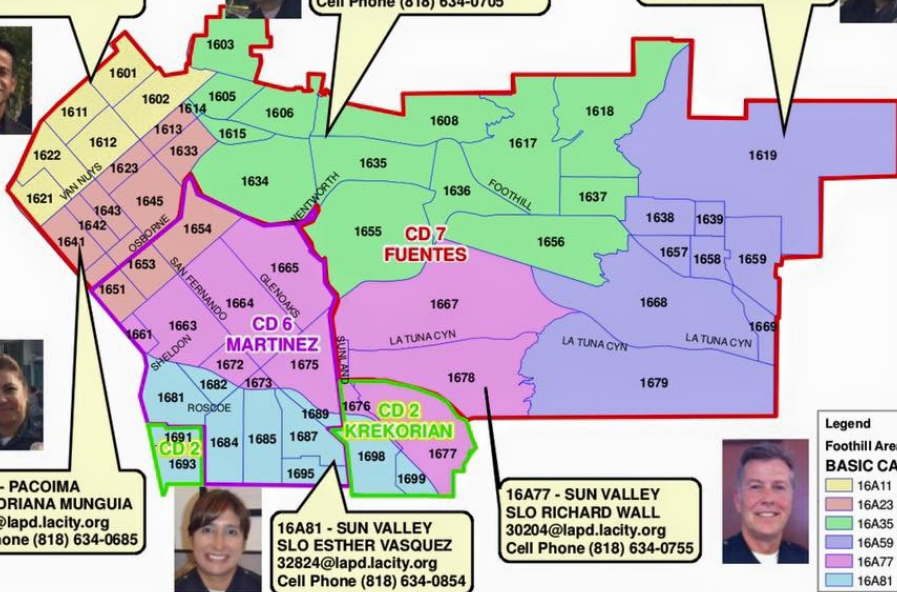

FOOTHILL AREA BASIC CARS AND SLO INFORMATION

16A11 - PACOIMA
SLO STEVE NUNEZ
35382@lapd.lacity.org
Cell Phone (818) 634-0652

16A35 - LAKEVIEW TERRACE /
SUNLAND / SHADOW HILLS
SLO CESAR CONTRERAS
36373@lapd.lacity.org
Cell Phone (818) 634-0705

16A59 - TUJUNGA
SLO GLORIA CALOCA
35755@lapd.lacity.org
Cell Phone (818) 634-0754

16A23 - PACOIMA
SLO ADRIANA MUNGUIA
30116@lapd.lacity.org
Cell Phone (818) 634-0685

16A81 - SUN VALLEY
SLO ESTHER VASQUEZ
32824@lapd.lacity.org
Cell Phone (818) 634-0854

16A77 - SUN VALLEY
SLO RICHARD WALL
30204@lapd.lacity.org
Cell Phone (818) 634-0755

Legend

**Foothill Area
BASIC CARS**

16A11	(Yellow)
16A23	(Pink)
16A35	(Green)
16A59	(Purple)
16A77	(Light Purple)
16A81	(Light Blue)